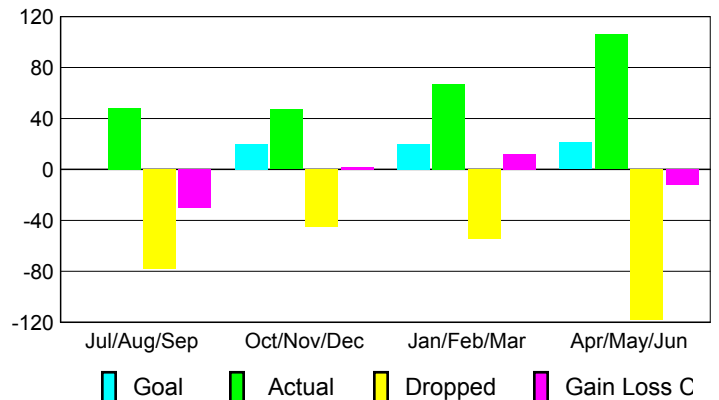

Membership Results 2008-2009

Goal, New, Dropped, Gain/Loss

Comparison of Membership Gain/Loss

Current Year Compared to the Previous Year