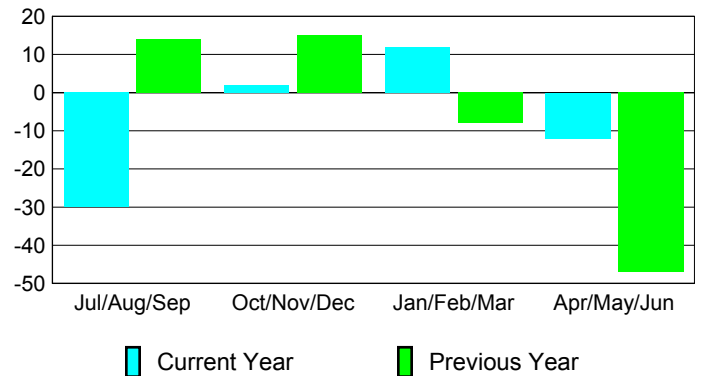

Club Results 2008-2009

Goal, New, Dropped, Gain/Loss

Comparison of Club Gain/Loss

Current Year Compared to the Previous Year

YTD Status Quo Clubs 2008-2009

Status Quo Clubs Compared to Status Quo Members

MEMBERSHIP

Membership Results 2008-2009

Membership 2007-2008

Month	Net Memb Goal	Actual New Memb	Actual Dropped Memb	Gain/Loss of Memb	Gain/Loss of Memb
Jul/Aug/Sep	0	48	-78	-30	14
Oct/Nov/Dec	20	47	-45	2	15
Jan/Feb/Mar	20	67	-55	12	-8
Apr/May/June	21	106	-118	-12	-47
Totals	61	268	-296	-28	-26

Membership Results 2008-2009

Goal, New, Dropped, Gain/Loss

Comparison of Membership Gain/Loss

Current Year Compared to the Previous Year

Gender Comparison 2008-2009

Jul/Aug/Sep

Oct/Nov/Dec

Jan/Feb/Mar

Apr/May/June

Male

Female