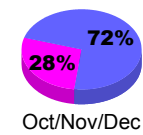

Membership Results 2008-2009

Membership 2007-2008

Month	Net Memb Goal	Actual New Memb	Actual Dropped Memb	Gain/Loss of Memb	Gain/Loss of Memb
Jul/Aug/Sep	0	48	-78	-30	14
Oct/Nov/Dec	20	47	-45	2	15
Jan/Feb/Mar	20	67	-55	12	-8
Apr/May/June	21	106	-118	-12	-47
Totals	61	268	-296	-28	-26

Membership Results 2008-2009

Goal, New, Dropped, Gain/Loss

Comparison of Membership Gain/Loss

Current Year Compared to the Previous Year

Gender Comparison 2008-2009

Jul/Aug/Sep

Oct/Nov/Dec

Jan/Feb/Mar

Apr/May/June

Male

Female