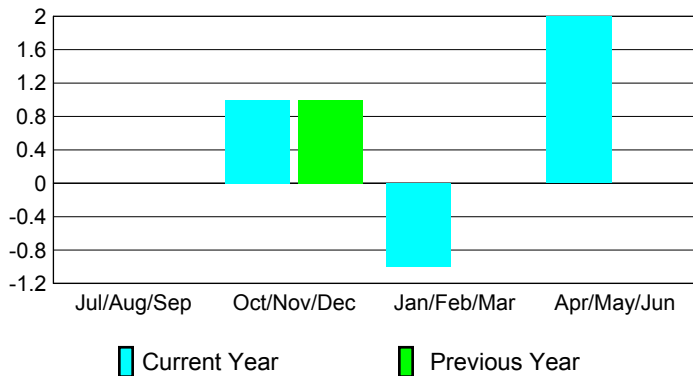

2008-2009 GMT Quarterly Report for District (or Undistricted) **District 26 M6**

GMT: **LELAND KOLKMEYER**

Location: **MISSOURI**

GMT CA: **1 & 2**

CLUBS

Club Results 2008-2009

Clubs 2007-2008

Month	New Club Goal	Actual New Clubs	Actual Dropped Clubs	Gain/Loss of Clubs	Gain/Loss of Clubs
Jul/Aug/Sep	0	0	0	0	0
Oct/Nov/Dec	0	1	0	1	1
Jan/Feb/Mar	1	-1	0	-1	0
Apr/May/June	1	3	-1	2	0
Totals	2	3	-1	2	1

Club Results 2008-2009

Goal, New, Dropped, Gain/Loss

Comparison of Club Gain/Loss

Current Year Compared to the Previous Year

YTD Status Quo Clubs 2008-2009

Status Quo Clubs Compared to Status Quo Members

MEMBERSHIP