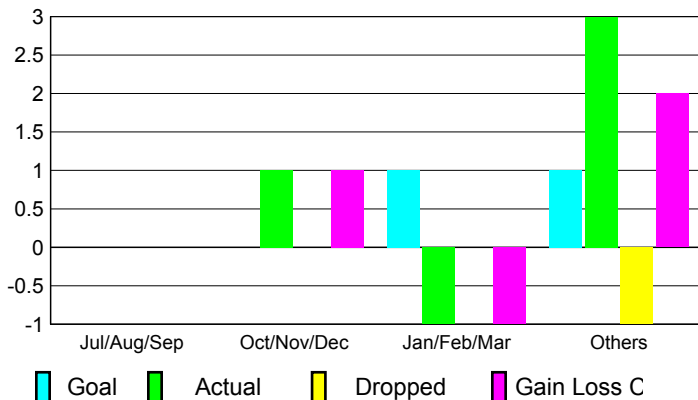

2008-2009 GMT Quarterly Report for District (or Undistricted) **District 26 M6**

GMT: **LELAND KOLKMEYER**

Location: **MISSOURI**

GMT CA: **1 & 2**

CLUBS

Club Results 2008-2009

Clubs 2007-2008

Month	New Club Goal	Actual New Clubs	Actual Dropped Clubs	Gain/Loss of Clubs	Gain/Loss of Clubs
Jul/Aug/Sep	0	0	0	0	0
Oct/Nov/Dec	0	1	0	1	1
Jan/Feb/Mar	1	-1	0	-1	0
Apr/May/June	1	3	-1	2	0
Totals	2	3	-1	2	1

Club Results 2008-2009

Goal, New, Dropped, Gain/Loss

Comparison of Club Gain/Loss

Current Year Compared to the Previous Year

YTD Status Quo Clubs 2008-2009

Status Quo Clubs Compared to Status Quo Members

MEMBERSHIP

Membership Results 2008-2009

Membership 2007-2008

Month	Net Memb Goal	Actual New Memb	Actual Dropped Memb	Gain/Loss of Memb	Gain/Loss of Memb
Jul/Aug/Sep	0	48	-78	-30	14
Oct/Nov/Dec	20	47	-45	2	15
Jan/Feb/Mar	20	67	-55	12	-8
Apr/May/June	21	106	-118	-12	-47
Totals	61	268	-296	-28	-26